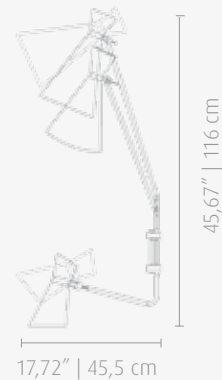

### WEIGHT

Aprox. 9 kg | 19,84 lbs

### BULBS

3x E27 Incandescent Bulbs 40W (included)

### DIMENSIONS

WIDTH: 17,72" | 45,5 cm

HEIGHT: 45,67" | 116 cm

DEPTH: 17,72" | 45,5 cm

ALSO AVAILABLE [SIMONE | SUSPENSION P.49](#)

ALSO AVAILABLE [SIMONE | FLOOR P.91](#)